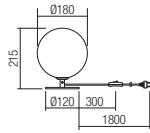

CE IP20

Lampholder G9
Power 6 x max. 10W
Input 230V, 50Hz

CE IP20

art. **01-2781** Mirror Gold and Coffee shadow
+Mirror Gold shadow

Lampholder G9
Power 10 x max. 10W
Input 230V, 50Hz
CE IP20

art. **01-2782** Mirror Gold and Coffee shadow
+Mirror Gold shadow