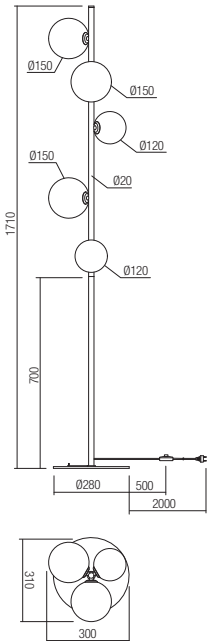

art. **01-2779** Mirror Gold and Coffee shadow +Mirror Gold shadow

art. **01-2780** Mirror Gold and Coffee shadow +Mirror Gold shadow

Lampholder G9
Power 2 x max. 10W
Input 230V, 50Hz

CE IP20

Lampholder G9
Power 5 x max. 10W
Input 230V, 50Hz

CE IP20

Lampholder G9
Power 6 x max. 10W
Input 230V, 50Hz

CE IP20

art. **01-2781** Mirror Gold and Coffee shadow
+Mirror Gold shadow

Lampholder G9
Power 10 x max. 10W
Input 230V, 50Hz
CE IP20

art. **01-2782** Mirror Gold and Coffee shadow
+Mirror Gold shadow

Lampholder G9
Power 1 x max. 10W
Input 230V, 50Hz
CE IP20

art. **01-2783** Mirror Gold shadow

Lampholder G9
Power 1 x max. 10W
Input 230V, 50Hz
CE IP20

art. **01-2784** Mirror Gold and Coffee shadow
+Mirror Gold shadow

Lampholder G9
Power 2 x max. 10W
Input 230V, 50Hz
CE IP20

art. **01-2785** Mirror Gold and Coffee shadow
+Mirror Gold shadow

Lampholder G9
Power 5 x max. 10W
Input 230V, 50Hz
CE IP20