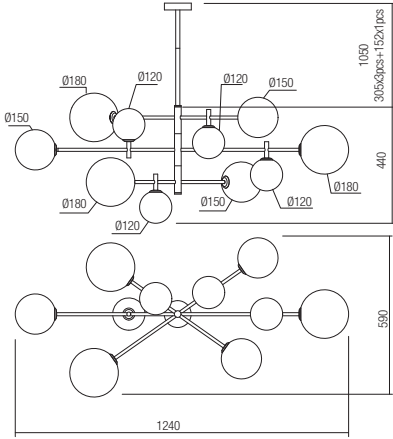

art. **01-2779** Mirror Gold and Coffee shadow +Mirror Gold shadow

art. **01-2780** Mirror Gold and Coffee shadow +Mirror Gold shadow

Lampholder G9
Power 2 x max. 10W
Input 230V, 50Hz

CE IP20

Lampholder G9
Power 5 x max. 10W
Input 230V, 50Hz

CE IP20

Lampholder G9
Power 6 x max. 10W
Input 230V, 50Hz

CE IP20

art. **01-2781** Mirror Gold and Coffee shadow
+Mirror Gold shadow

Lampholder G9
Power 10 x max. 10W
Input 230V, 50Hz
CE IP20

art. **01-2782** Mirror Gold and Coffee shadow
+Mirror Gold shadow

Lampholder G9
Power 1 x max. 10W
Input 230V, 50Hz
CE IP20

art. **01-2783** Mirror Gold shadow

Lampholder G9
Power 1 x max. 10W
Input 230V, 50Hz
CE IP20

art. **01-2784** Mirror Gold and Coffee shadow
+Mirror Gold shadow