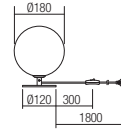

art. **01-2783** Mirror Gold shadow