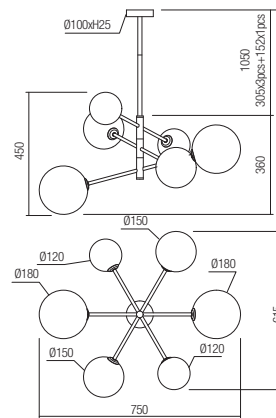

art. **01-2779** Mirror Gold and Coffee shadow +Mirror Gold shadow

art. **01-2780** Mirror Gold and Coffee shadow +Mirror Gold shadow

Lampholder G9
Power 2 x max. 10W
Input 230V, 50Hz

CE IP20

Lampholder G9
Power 5 x max. 10W
Input 230V, 50Hz