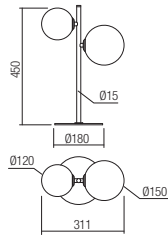

CE IP20

Lampholder G9
Power 6 x max. 10W
Input 230V, 50Hz

CE IP20

art. **01-2781** Mirror Gold and Coffee shadow
+Mirror Gold shadow

Lampholder G9
Power 10 x max. 10W
Input 230V, 50Hz
CE IP20

art. **01-2782** Mirror Gold and Coffee shadow
+Mirror Gold shadow

Lampholder G9
Power 1 x max. 10W
Input 230V, 50Hz
CE IP20

art. **01-2783** Mirror Gold shadow

Lampholder G9
Power 1 x max. 10W
Input 230V, 50Hz
CE IP20

art. **01-2784** Mirror Gold and Coffee shadow
+Mirror Gold shadow