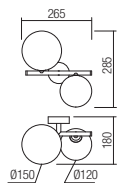

Lampholder G9
Power 2 x max. 10W
Input 230V, 50Hz

CE IP20

Lampholder G9
Power 5 x max. 10W
Input 230V, 50Hz

CE IP20

Lampholder G9
Power 6 x max. 10W
Input 230V, 50Hz

CE IP20