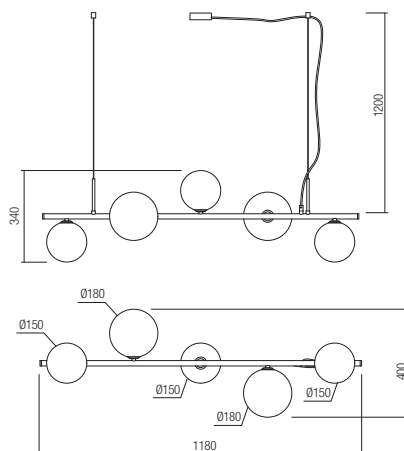

art. **01-2779** Mirror Gold and Coffee shadow +Mirror Gold shadow

art. **01-2780** Mirror Gold and Coffee shadow +Mirror Gold shadow

Lampholder G9
Power 2 x max. 10W
Input 230V, 50Hz

CE IP20

Lampholder G9
Power 5 x max. 10W
Input 230V, 50Hz